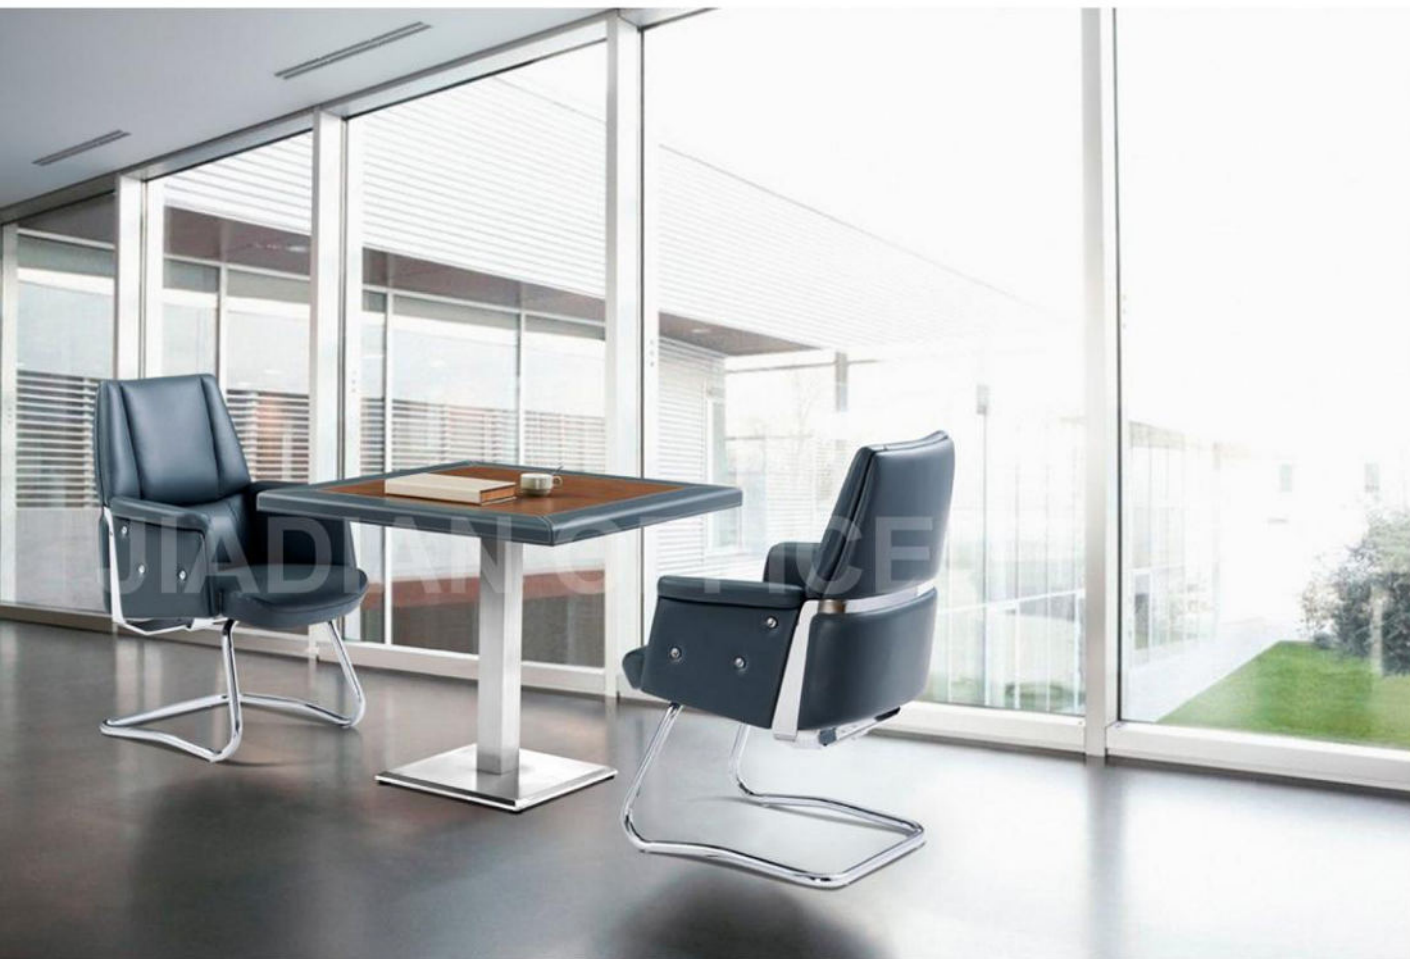

W-68-D Size:900×900×765mm

> Quality Office Life

DIFFERENT
ANGLES
SAME
WONDERFUL