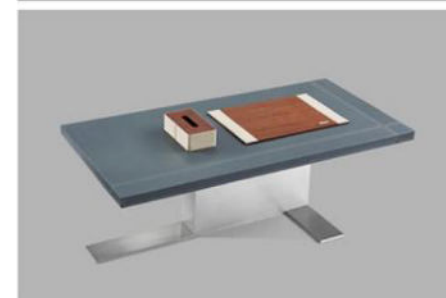

DIFFERENT ANGLES SAME WONDERFUL