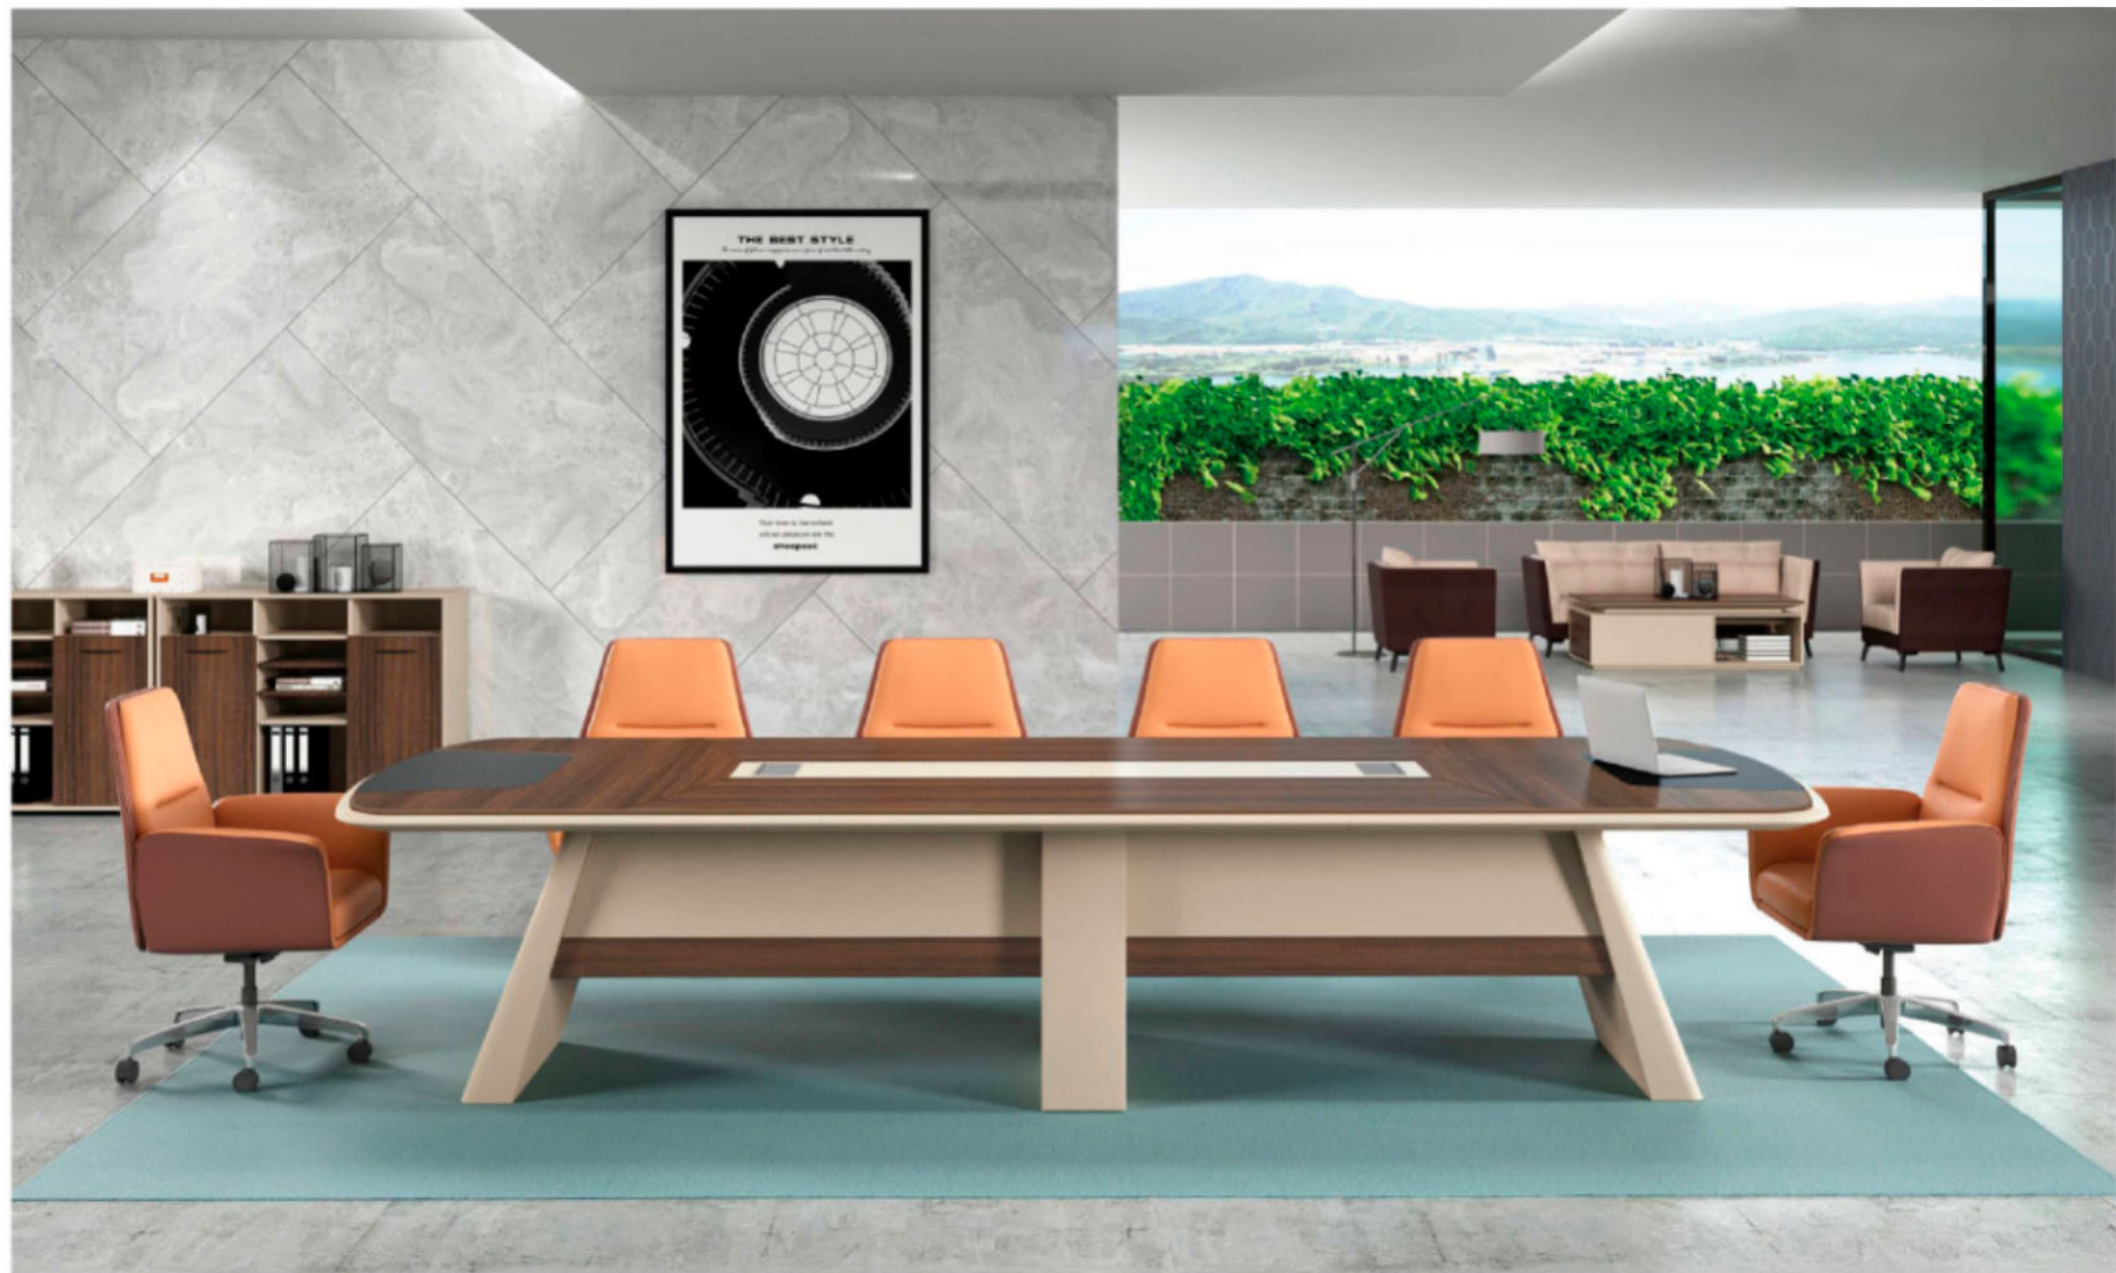

(12CH)

ZB-12C3614 3600W x1400D x 750H 8181

ZB-12C4214 4200W x1400D x 750H 9545