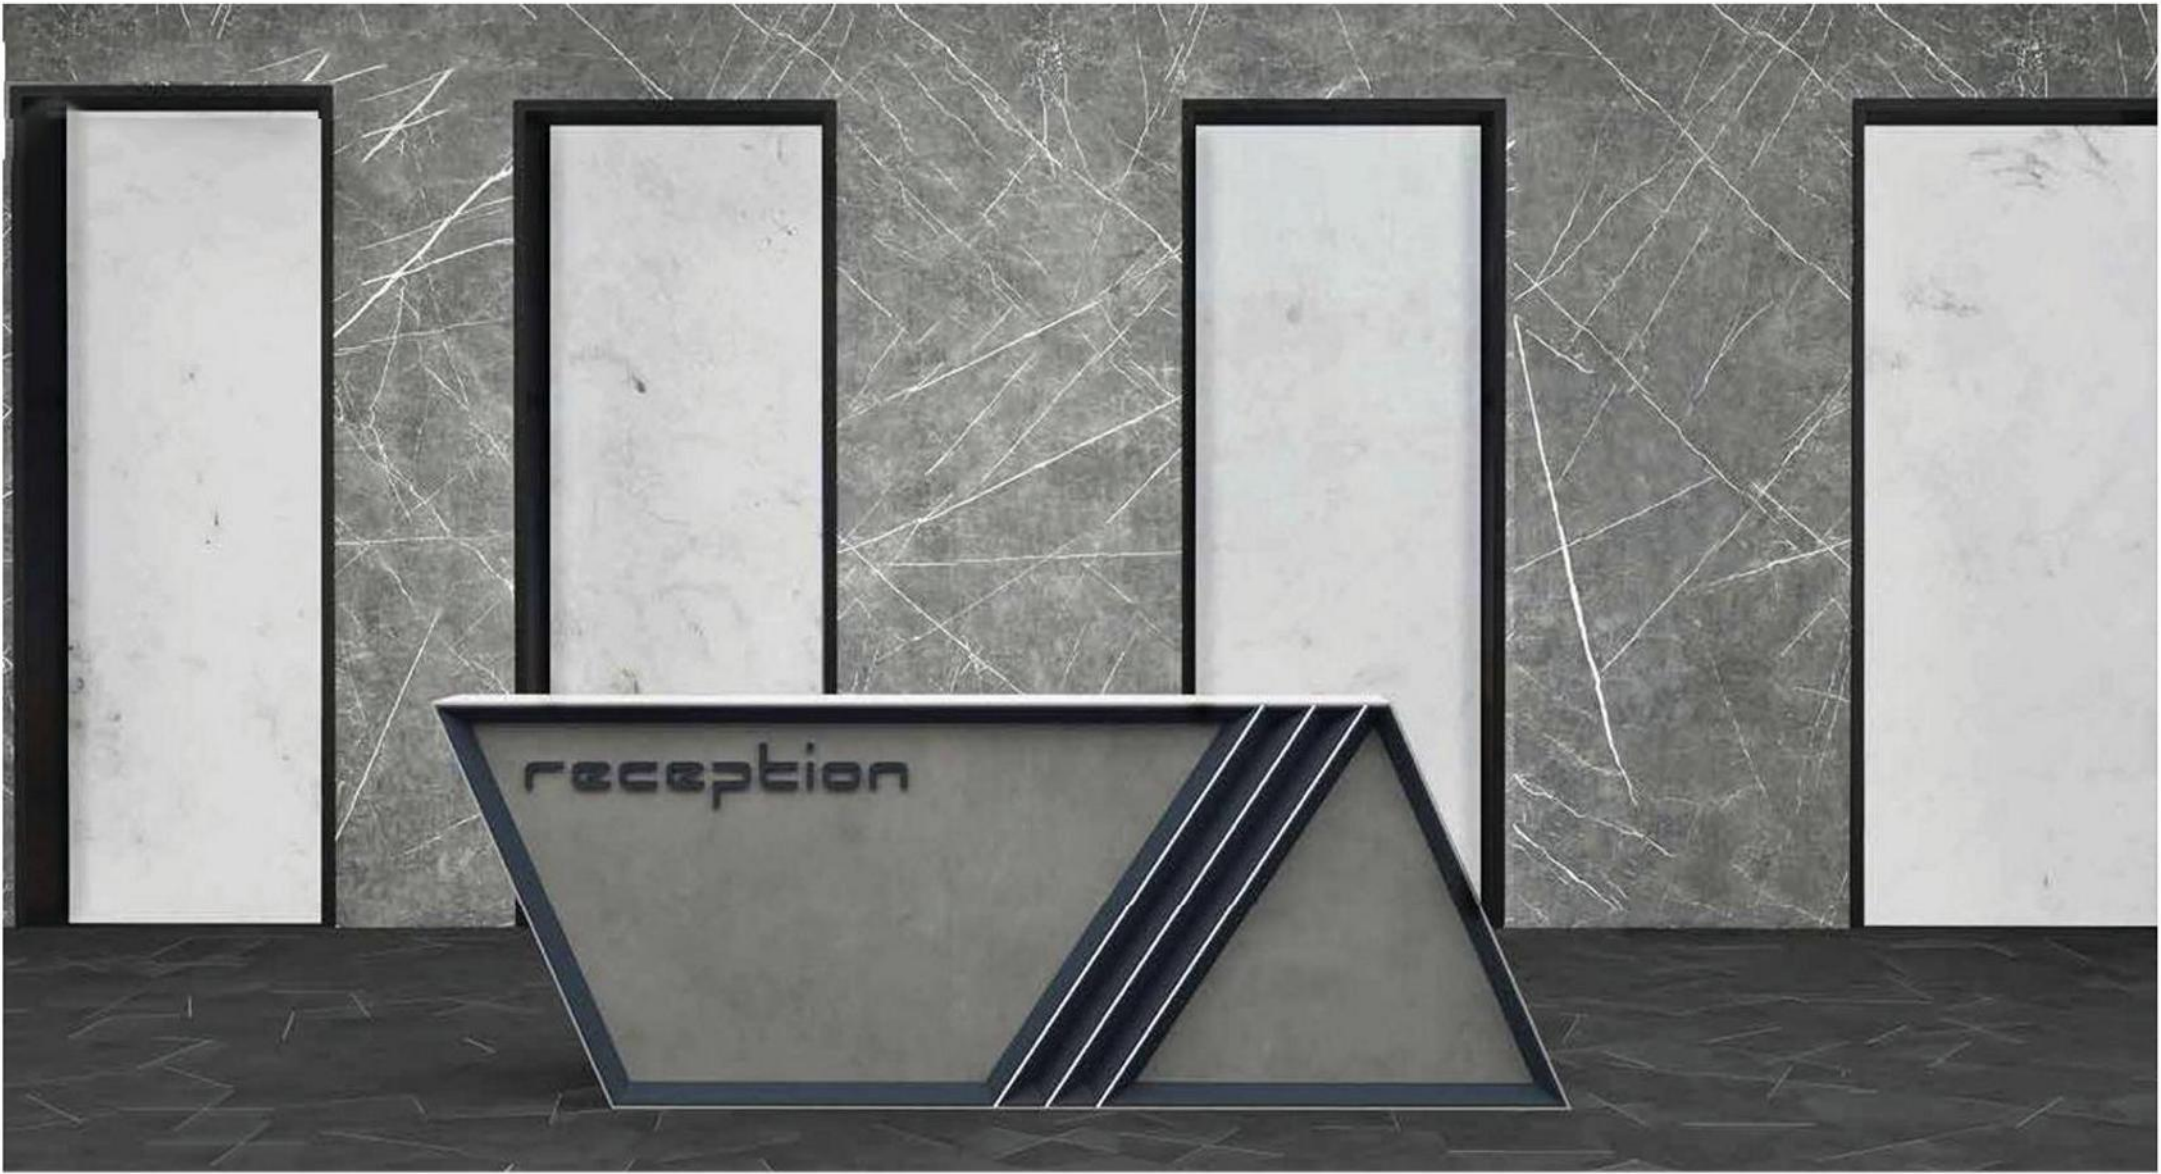

L: 240 / 280 cm
W: 80 cm
H: 105 cm

Ahşap Renkler
Wood Colors

Barok
Baroque

Metal Renkler
Metal Colors

Siyah
Black

SPACE
BANKO
Space Bank

L: 285 cm
W: 80 cm
H: 110 cm

Ahşap Renkler
Wood Colors