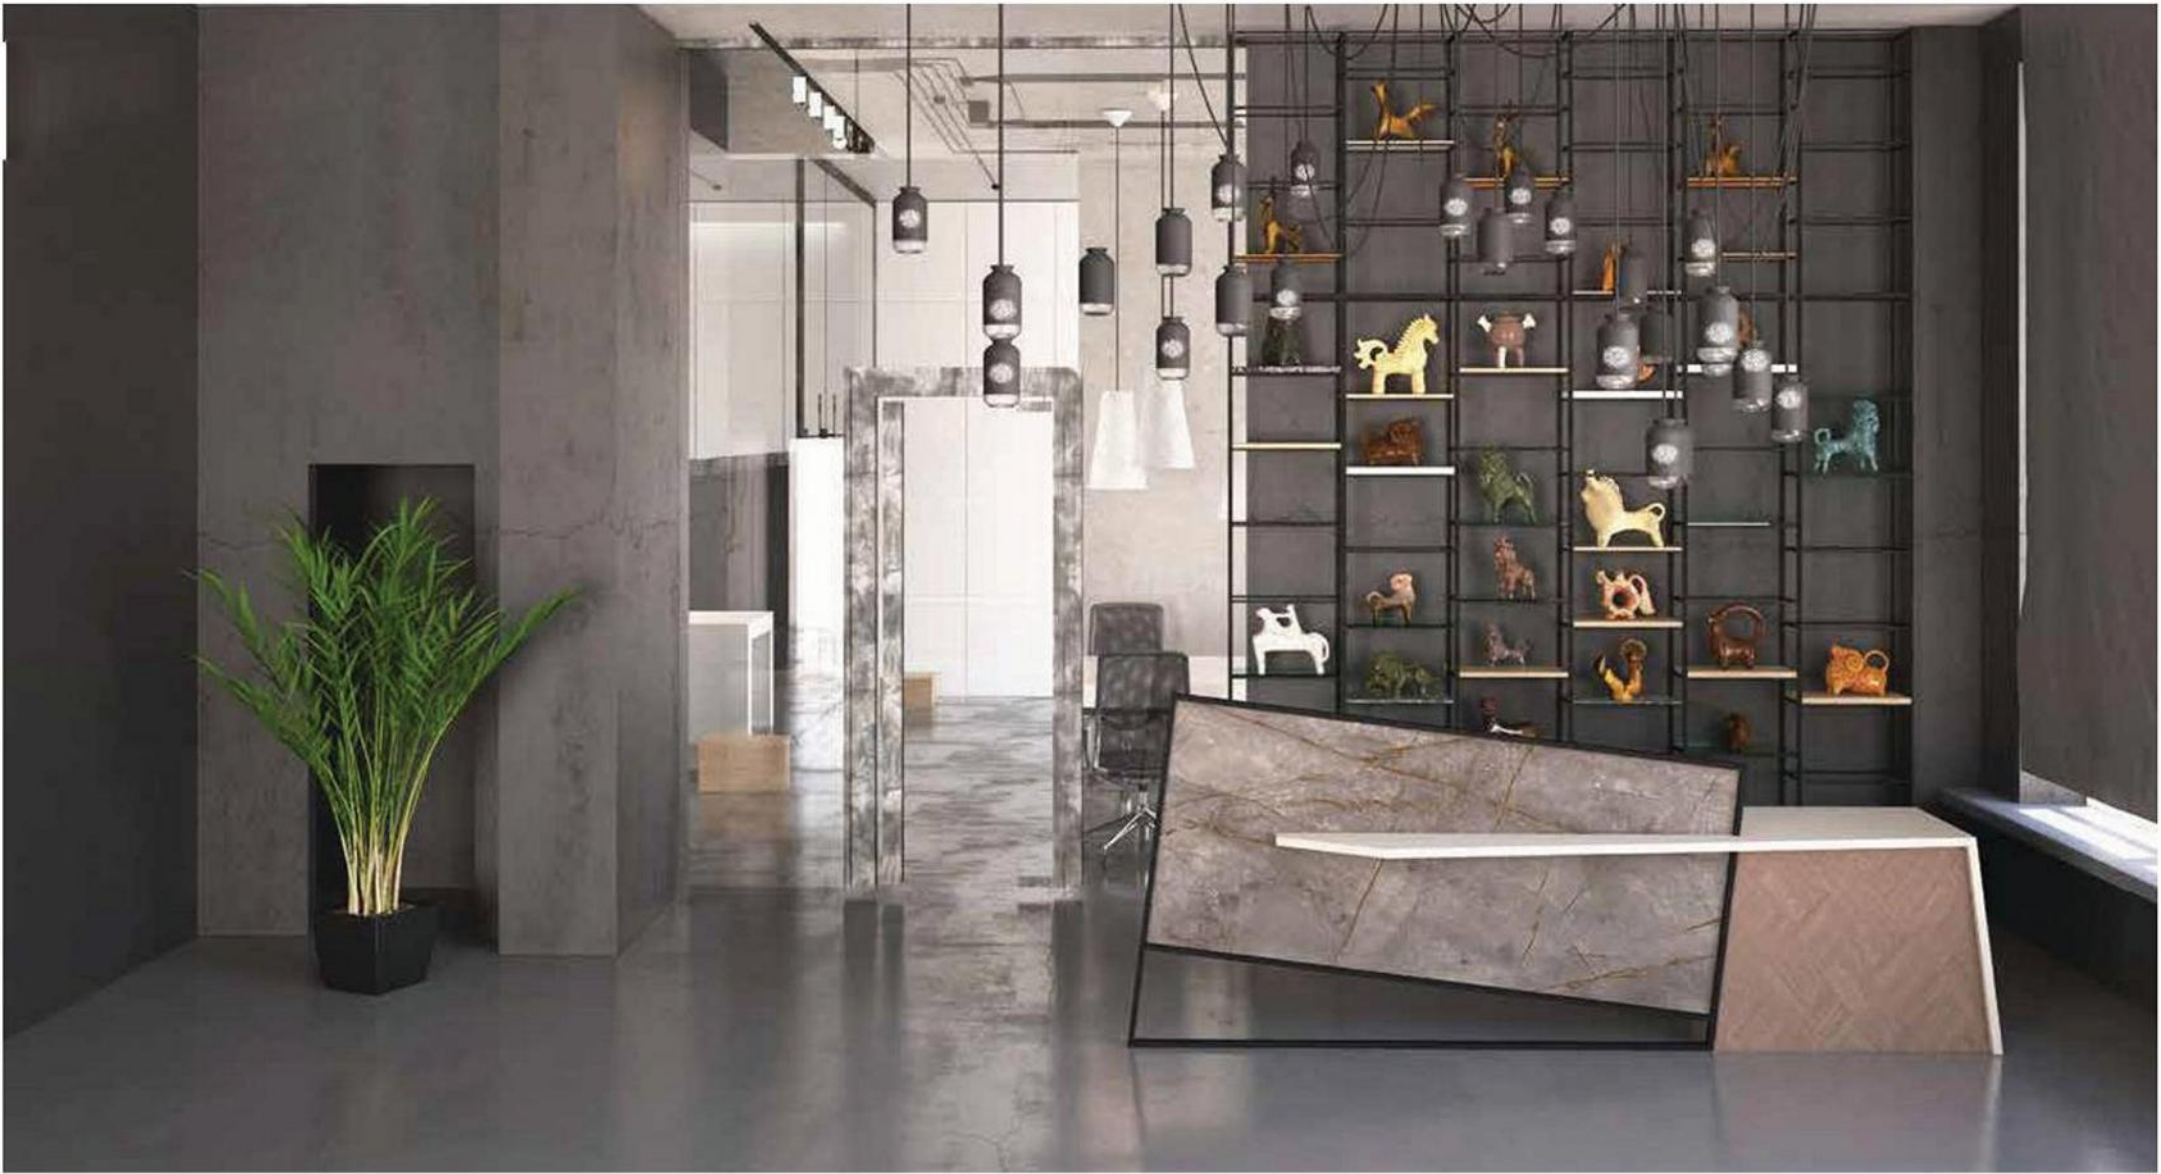

Siyah
Black

TINY
BANKO
Tiny Bank

L: 300 cm
W: 86 cm
H: 125 cm

Ahşap Renkler
Wood Colors

Vintage

Gordion

Vizon

XBOX
BANKO
Xbox Bank