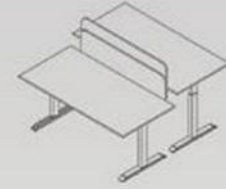

L: 140/160/180/200
W: 145 cm
H: 70-120 cm