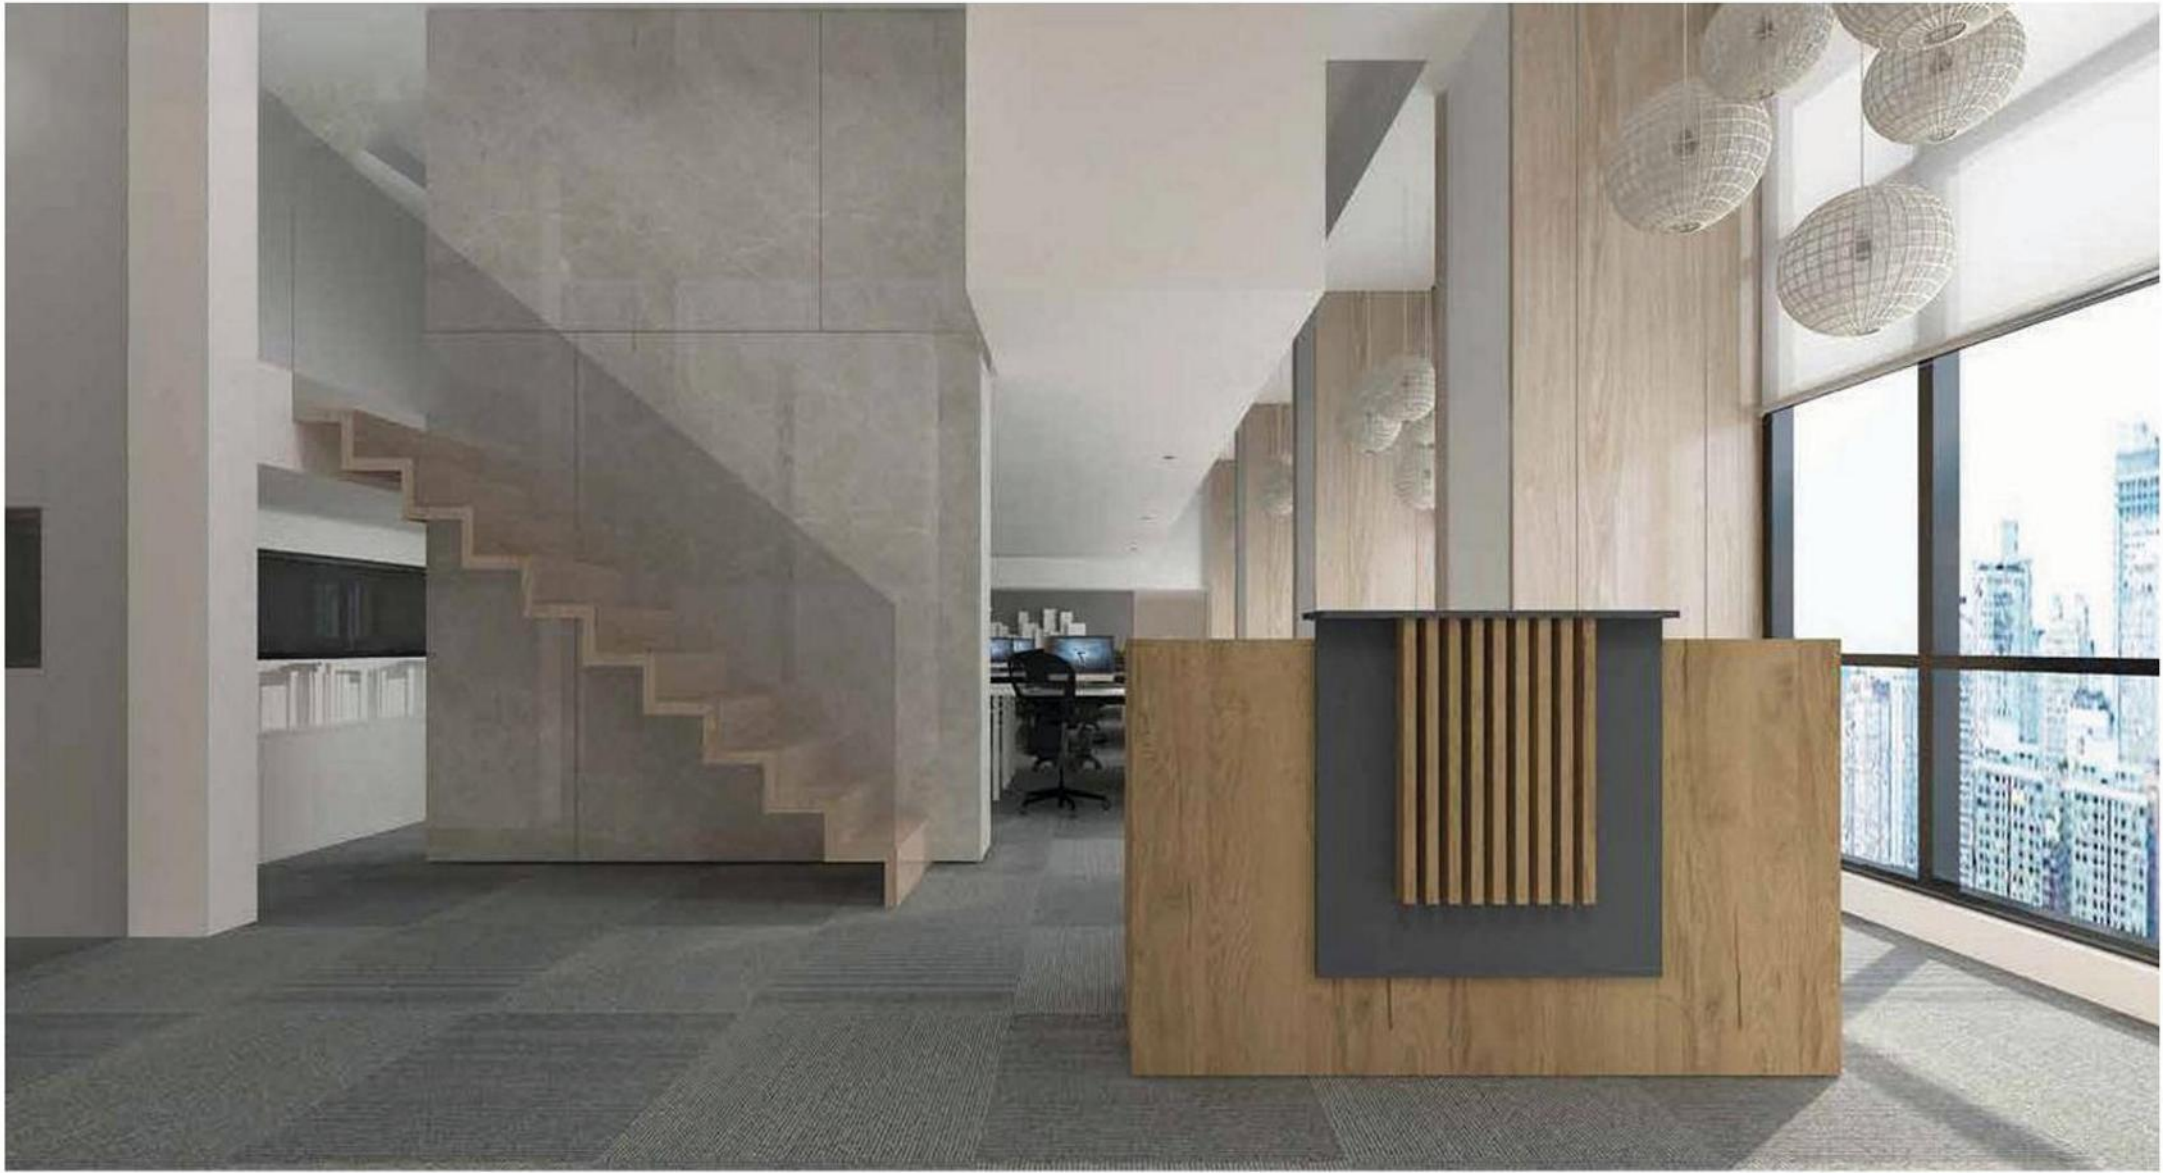

MAKİ
BANKO
Maki Bank