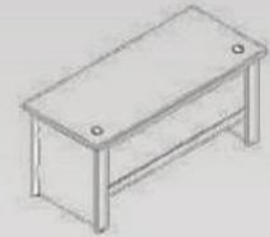

Siyah Beyaz
Black White

VIGO

Masa Desk	180x75x75h
Etajer Sidetable	80x50x75h
Dolap Cabinet	180x38x122h
Sehpa Coffeetable	50x50x45h

Ahşap Renkler Wood Colors

Antrasit
Anthrocite

Nevada

MARBLE

Masa Desk	180x75x75h
Etajer Sidetable	80x50x75h
Dolap Cabinet	180x38x122h
Sehpa Coffeetable	50x50x45h