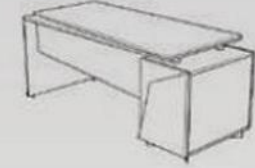

Masa Desk 160x160x75h
Dolap Cabinet 160x40x81h
Sehpa Coffetable 55x50x45h

Toplantı masası Meeting Table
Ø: 100cm çap

Ahşap Renkler
Wood Colors

Nevada

Antrasit
Anthracite

VARIM

Masa Desk 185X80X75h
Dolap Cabinet 180X40X85h
Sehpa Coffeetable 60X50X45h