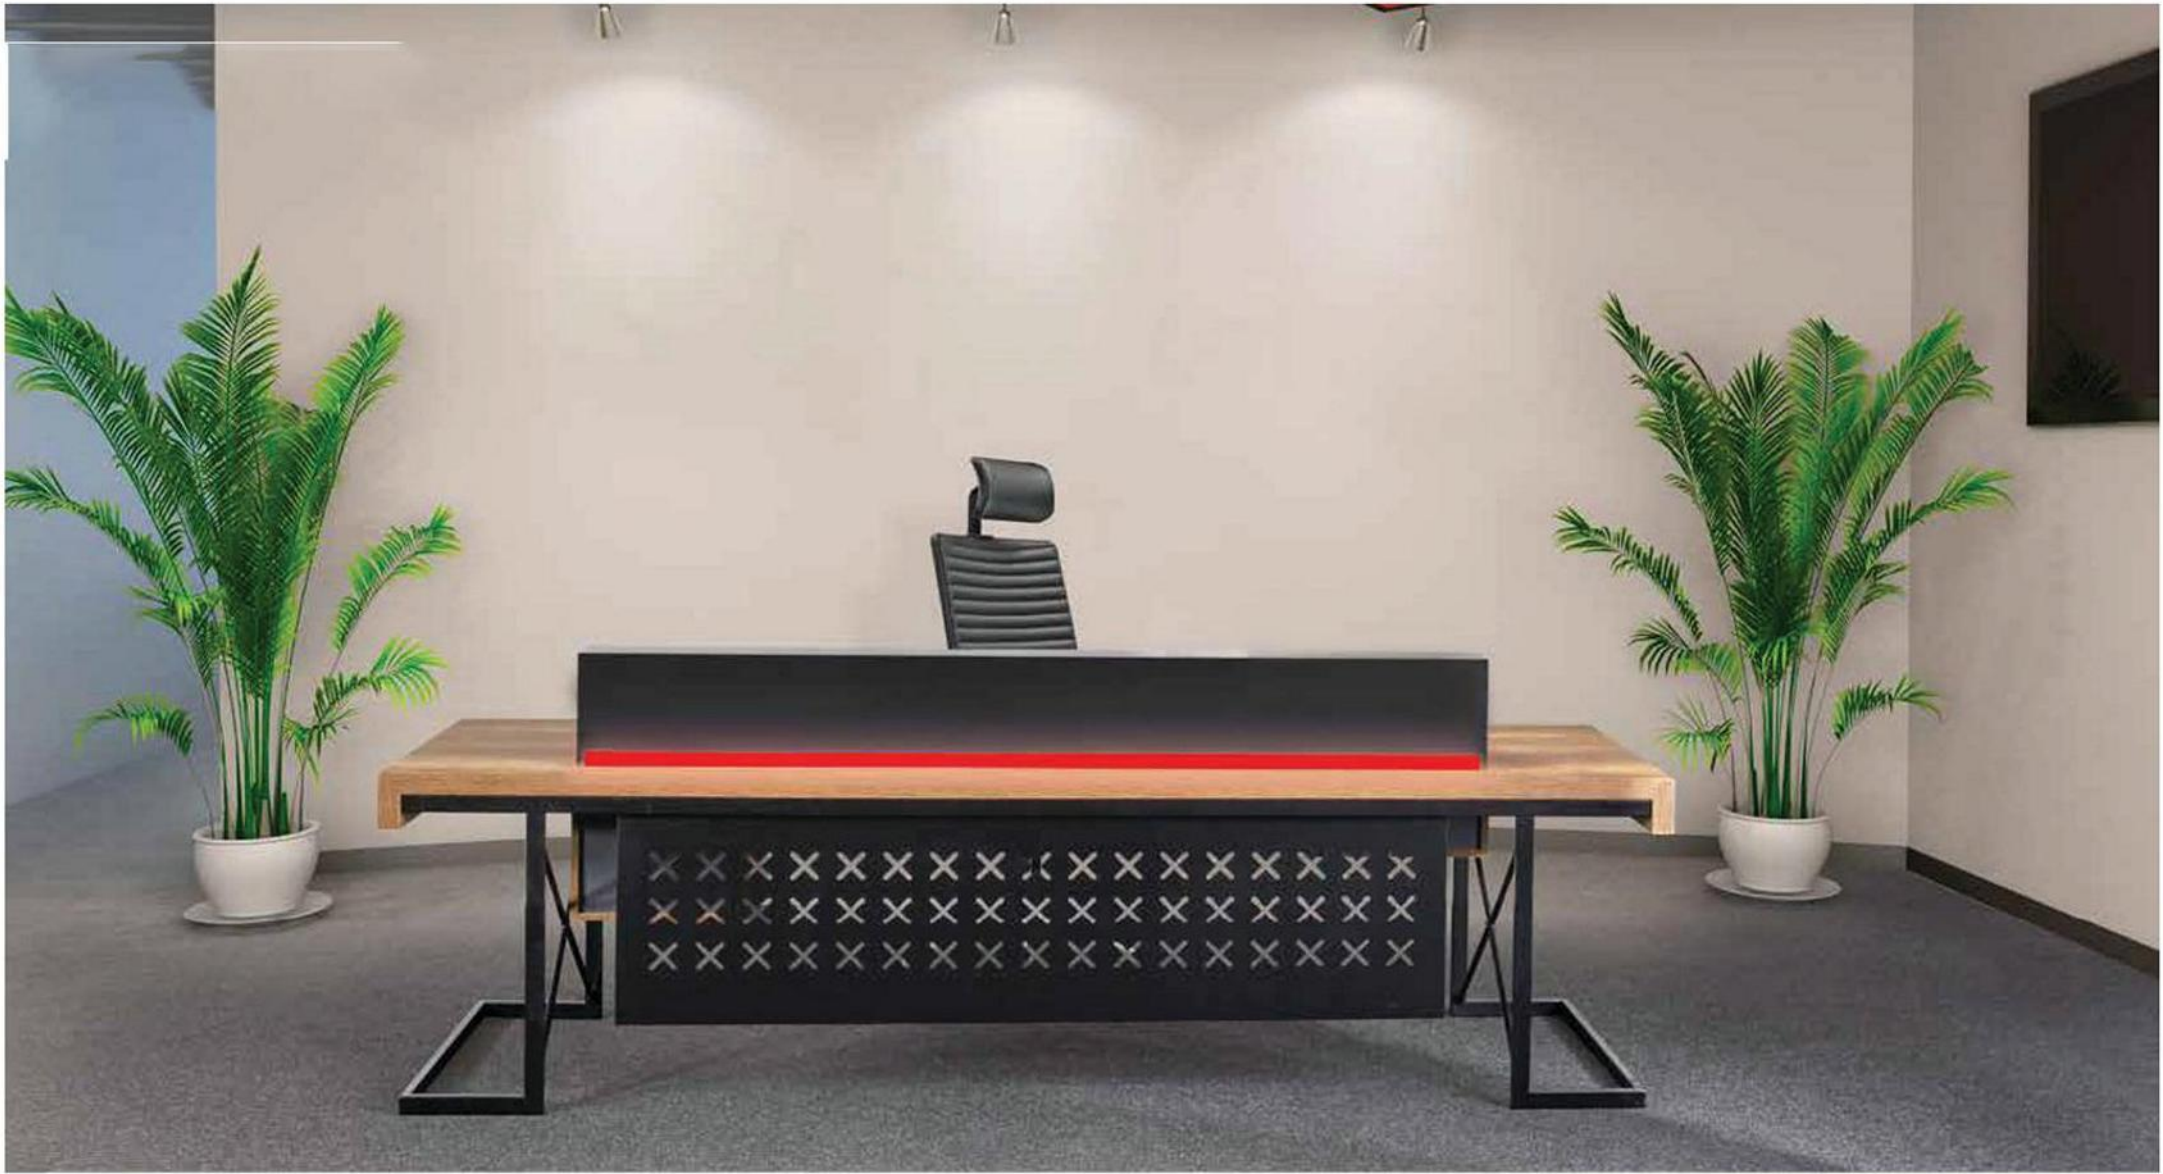

Siyah
Black

TINY
BANKO
Tiny Bank

L: 300 cm
W: 86 cm
H: 125 cm

Ahşap Renkler
Wood Colors

Vintage

Gordion

Vizon

XBOX
BANKO
Xbox Bank