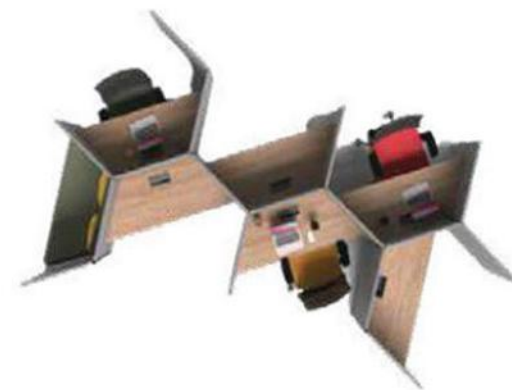

Ahşap Renkler
Wood Colors

Nevada

Antrasit
Anthracite

POLY

L: 110cm
W: 110 cm
H: 225cm