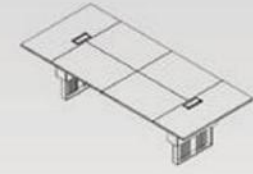

WAVE TOPLANTI MASASI

Wawe Meeting Table

L: 240 cm
W: 120 cm
H: 75 cm

Ahşap Renkler
Wood Colors

Nevada

Lotus

Deri Rengi
Leather Color

Siyah
Black