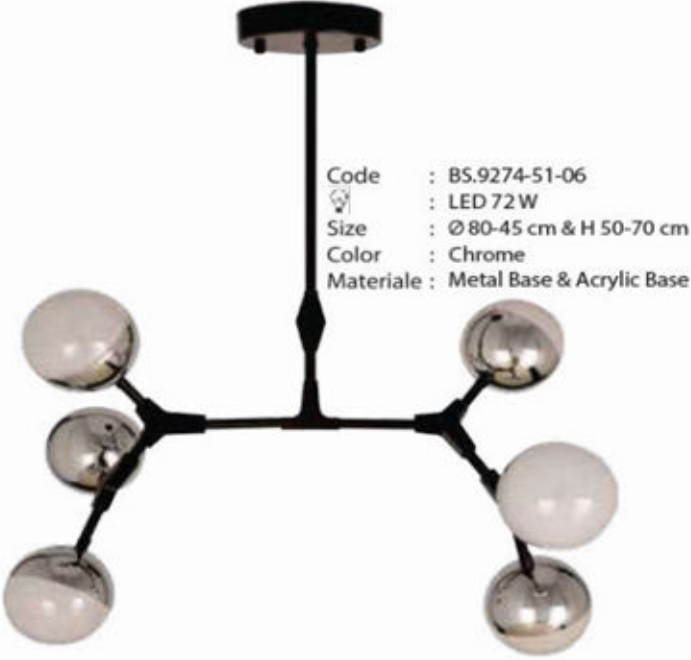

Code : BS.9287-51-10
 ⚡ : LED 116 W
 Size : Ø 55 cm & H 60 cm
 Color : Chrome
 Materiale : Metal Base & Acrylic Base

Code : BS.9287-51-01
 ⚡ : LED 116 W
 Size : Ø 55 cm & H 60 cm
 Color : Chrome
 Materiale : Metal Base & Acrylic Base

Code : BS.9274-53-05
 LED : LED 60 W
 Size : Ø 75-40 cm & H 50-65 cm
 Color : Cooper
 Materiale : Metal Base & Acrylic Base

Code : BS.9274-53-03
 LED : LED 36 W
 Size : Ø 45 cm & H 55 cm
 Color : Cooper
 Materiale : Metal Base & Acrylic Base

Code : BS.9274-53-02
 LED : LED 24 W
 Size : Ø 40 cm & H 40 cm
 Color : Cooper
 Materiale : Metal Base & Acrylic Base

METAL RENK SEÇENEKLERİ
 METAL COLOUR OPTIONS

Code : BS.9274-51-07
 LED : LED 84 W
 Size : Ø 90-50 cm & H 70 cm
 Color : Chrome
 Materiale : Metal Base & Acrylic Base

Code : BS.9274-51-06
 LED : LED 72 W
 Size : Ø 80-45 cm & H 50-70 cm
 Color : Chrome
 Materiale : Metal Base & Acrylic Base

Code : BS.9274-51-05
 LED : LED 60 W
 Size : Ø 75-40 cm & H 50-65 cm
 Color : Chrome
 Materiale : Metal Base & Acrylic Base