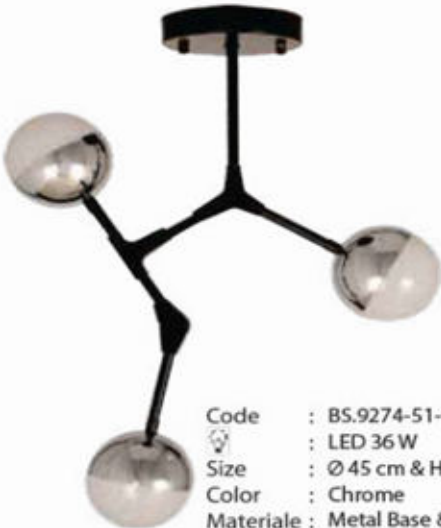

Code : BS.9274-53-05
 LED : LED 60 W
 Size : Ø 75-40 cm & H 50-65 cm
 Color : Cooper
 Materiale : Metal Base & Acrylic Base

Code : BS.9274-53-03
 LED : LED 36 W
 Size : Ø 45 cm & H 55 cm
 Color : Cooper
 Materiale : Metal Base & Acrylic Base

Code : BS.9274-53-02
 LED : LED 24 W
 Size : Ø 40 cm & H 40 cm
 Color : Cooper
 Materiale : Metal Base & Acrylic Base

METAL RENK SEÇENEKLERİ
 METAL COLOUR OPTIONS

Code : BS.9274-51-07
 LED : LED 84 W
 Size : Ø 90-50 cm & H 70 cm
 Color : Chrome
 Materiale : Metal Base & Acrylic Base

Code : BS.9274-51-06
 LED : LED 72 W
 Size : Ø 80-45 cm & H 50-70 cm
 Color : Chrome
 Materiale : Metal Base & Acrylic Base

Code : BS.9274-51-05
 LED : LED 60 W
 Size : Ø 75-40 cm & H 50-65 cm
 Color : Chrome
 Materiale : Metal Base & Acrylic Base