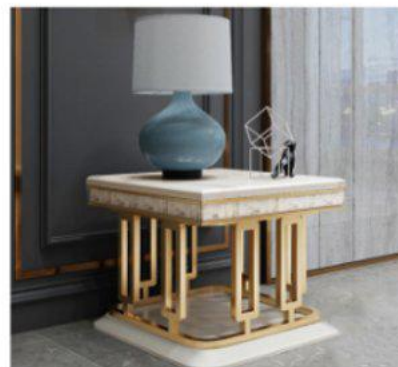

#T001

Tea table: 1400*800 mm

TV unit: 2400*450 mm

Side table: 600*600mm