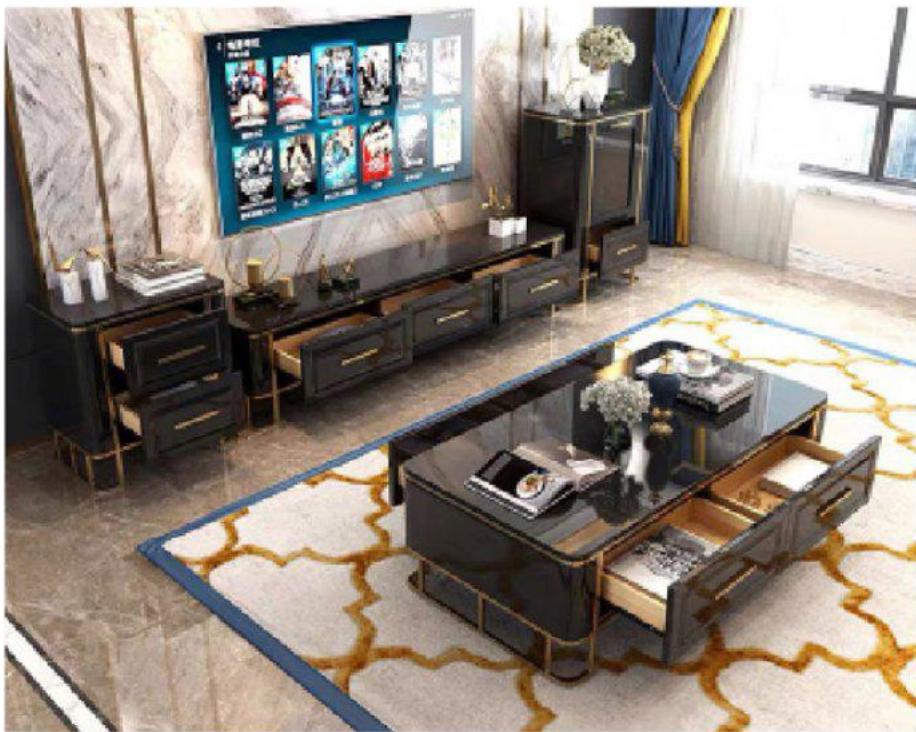

TV unit: 2000*400*520 mm

#XY07

Side table: 600*450*650 mm

Tea table: 1300*700*460 mm

TV unit: 2000/2200*400*46 mm

Console table: 1200/1450*400*850 mm

#M101

Tea table: 1200*600/1300*700/1400*800*430mm

TV unit: 1800/2000/2200*400*450 mm

Console table: 600*400*700mm

#M119

Tea table: 1200*600/1300*700/1400*800*420mm

TV unit: 1800/2000/2200*400*420 mm

#M129

Tea table: 1300*700*450mm

TV unit: 1800/2000/2400/2800*400*400 mm