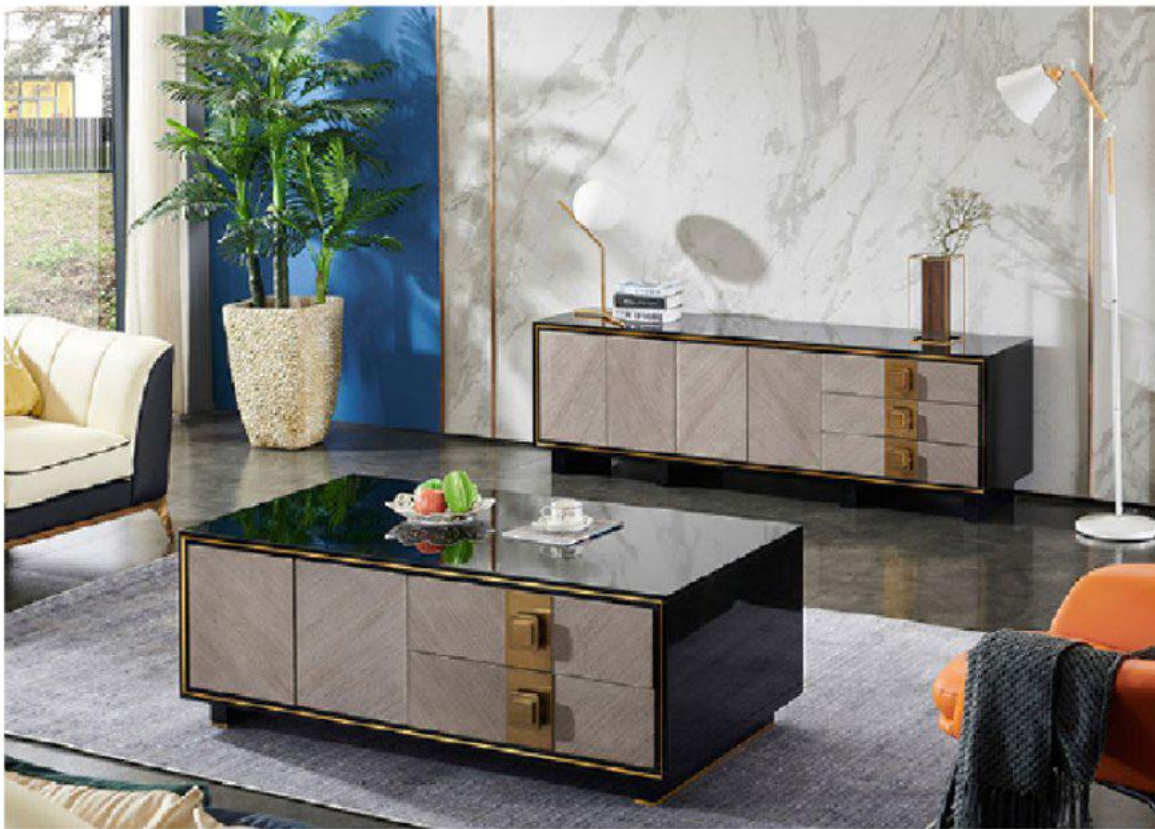

#B208 Small coffee table:
800*800*38/600*600*38mm
Big coffee table: 900*900*45/700*700*45 mm

#XY04

Small tea table: 750*750*480mm

Tea table: 1350*750*480mm

TV unit: 1800*400*420 Extendable length 2600mm

#XY06

Tea table: 1350*750/1500*800/1100*1100*600 mm

TV unit: 1800/2000/2200/2400*450*600 mm

Console table: 1200/1500*400*800 mm

#YX10

Tea table: 1300*700*400 mm

TV unit: 2000*400*400mm

#M102

Tea table: 1300*700*500mm